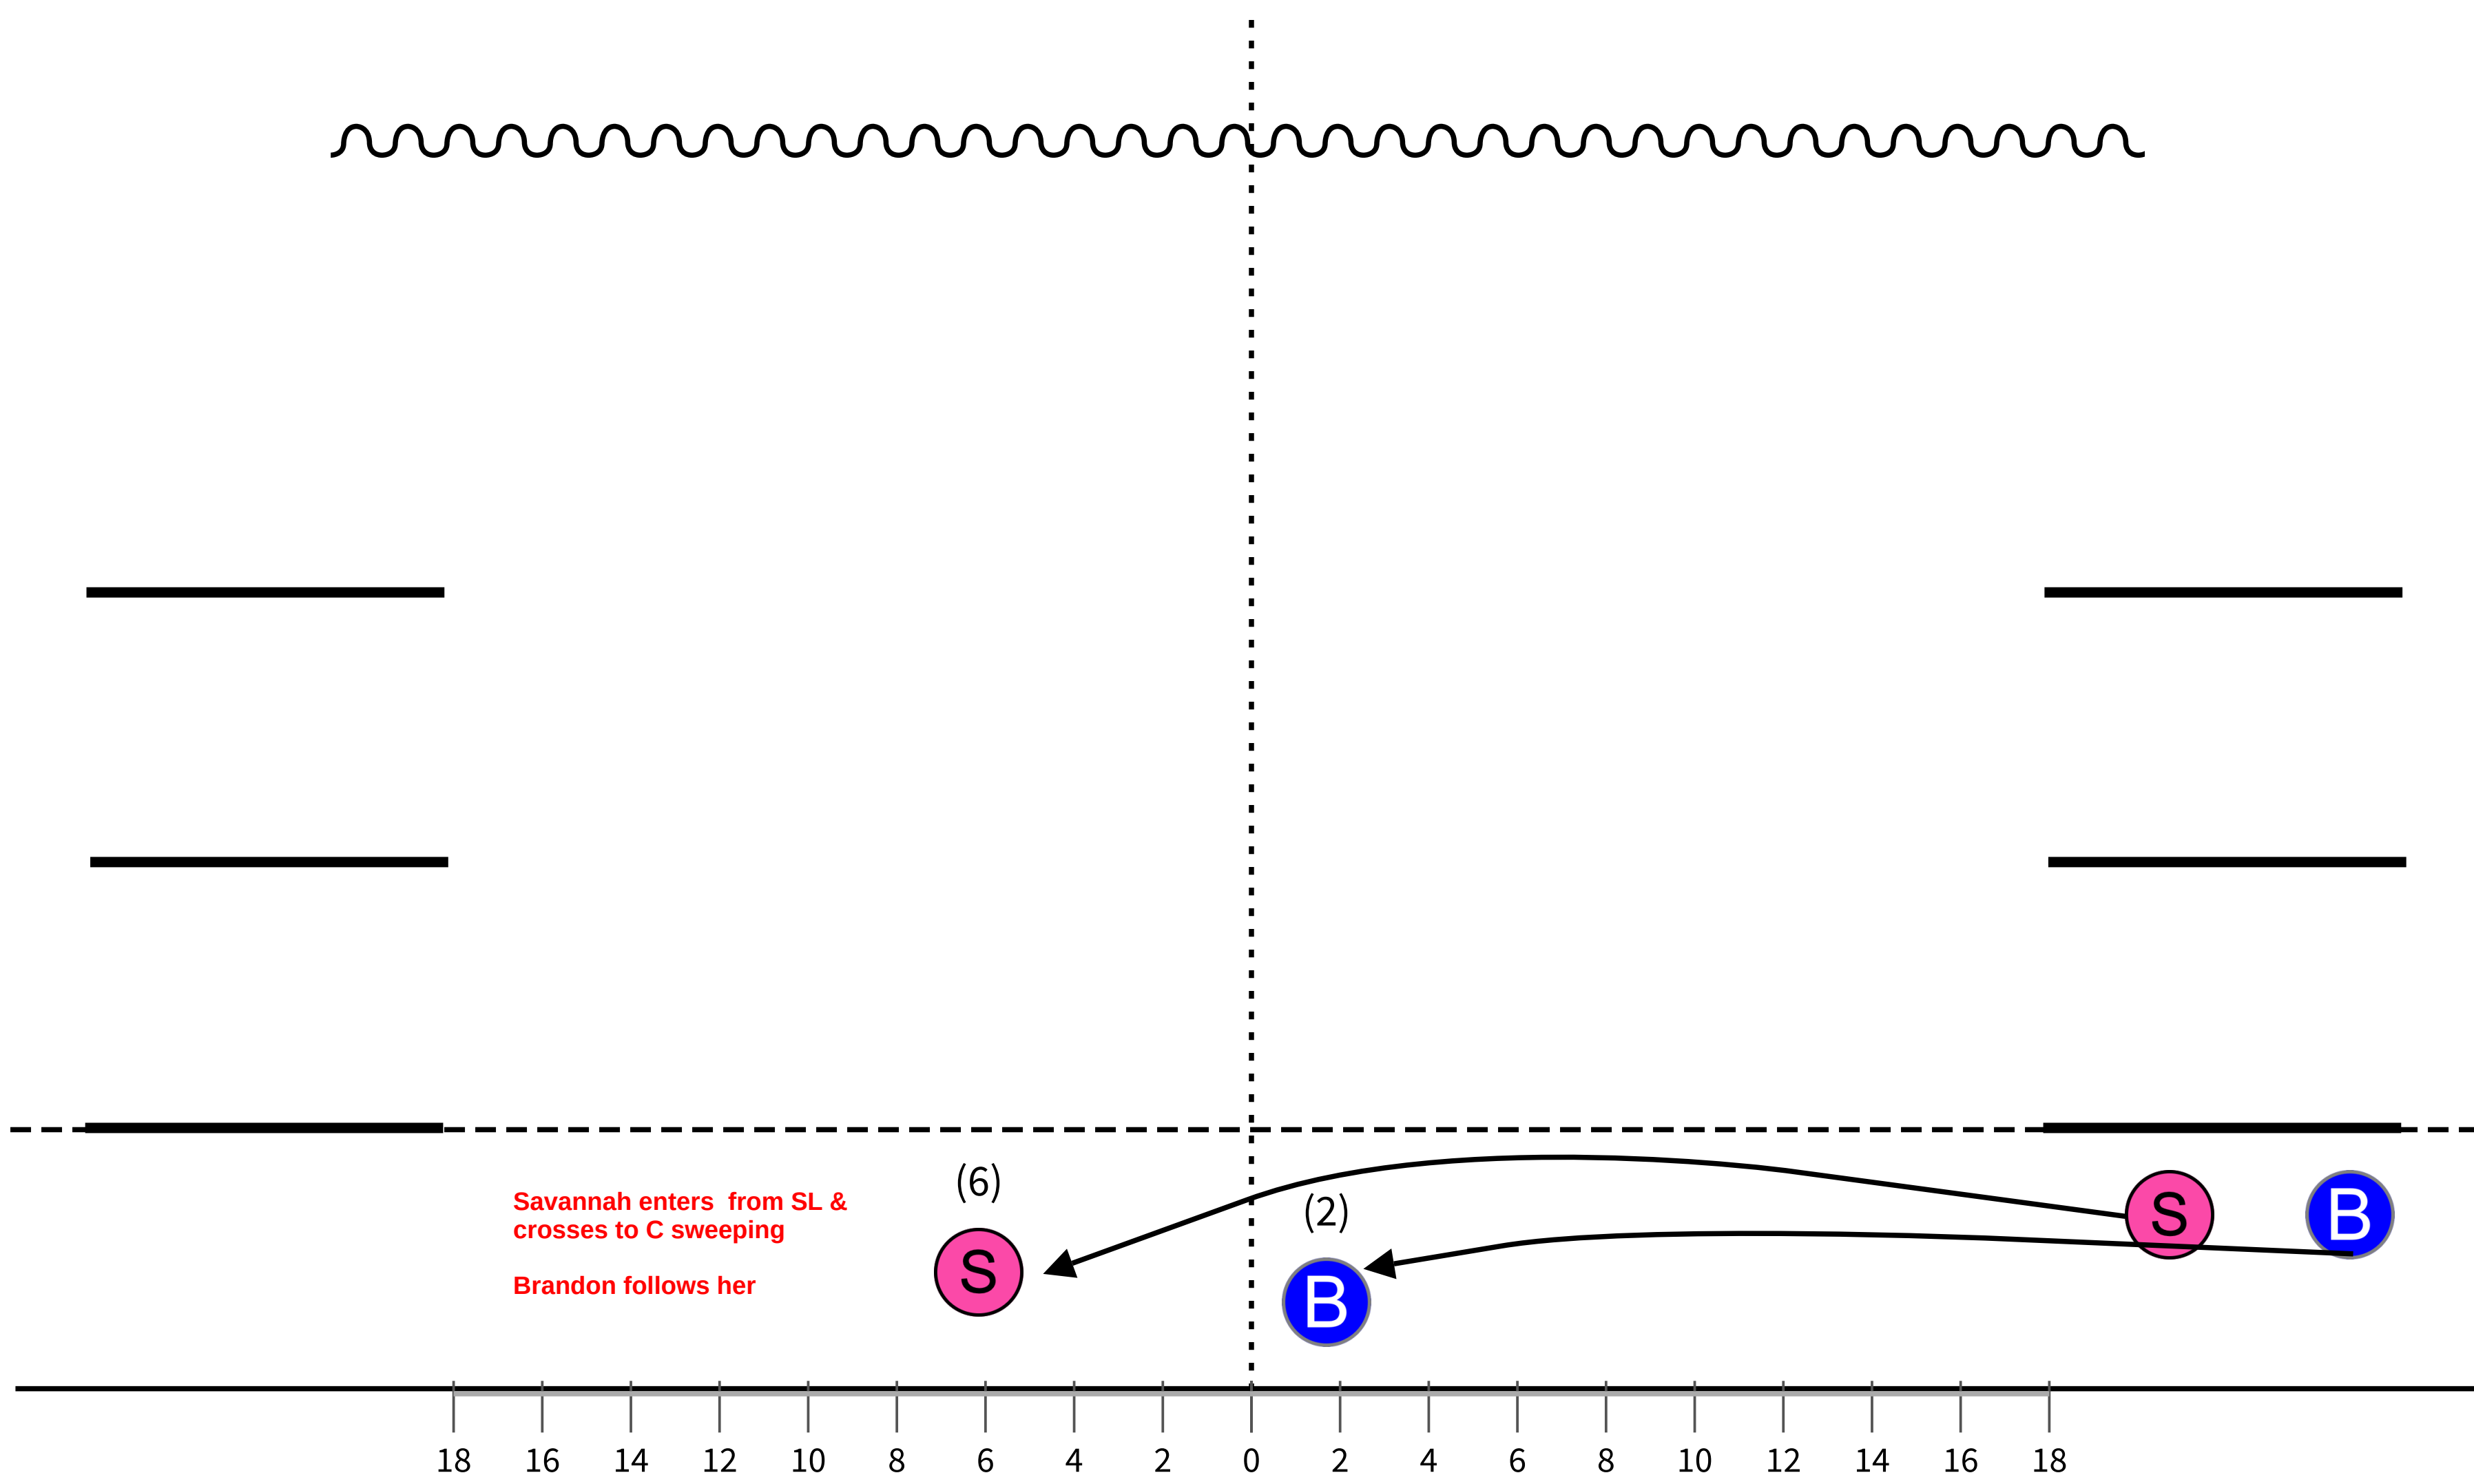

1

Chart: 1.1

1

Chart: 1.2

1

Chart: 1.3

1

Chart: 1.4

□ "What was that?"  
 Brandon enters with the ghostlight  
 & crosses to C

1

Chart: 1.5

1

Chart: 1.6

□ "Oh, come on."  
 Brandon exits SL with  
 ghostlight

(2)

B

1

Chart: 1.7