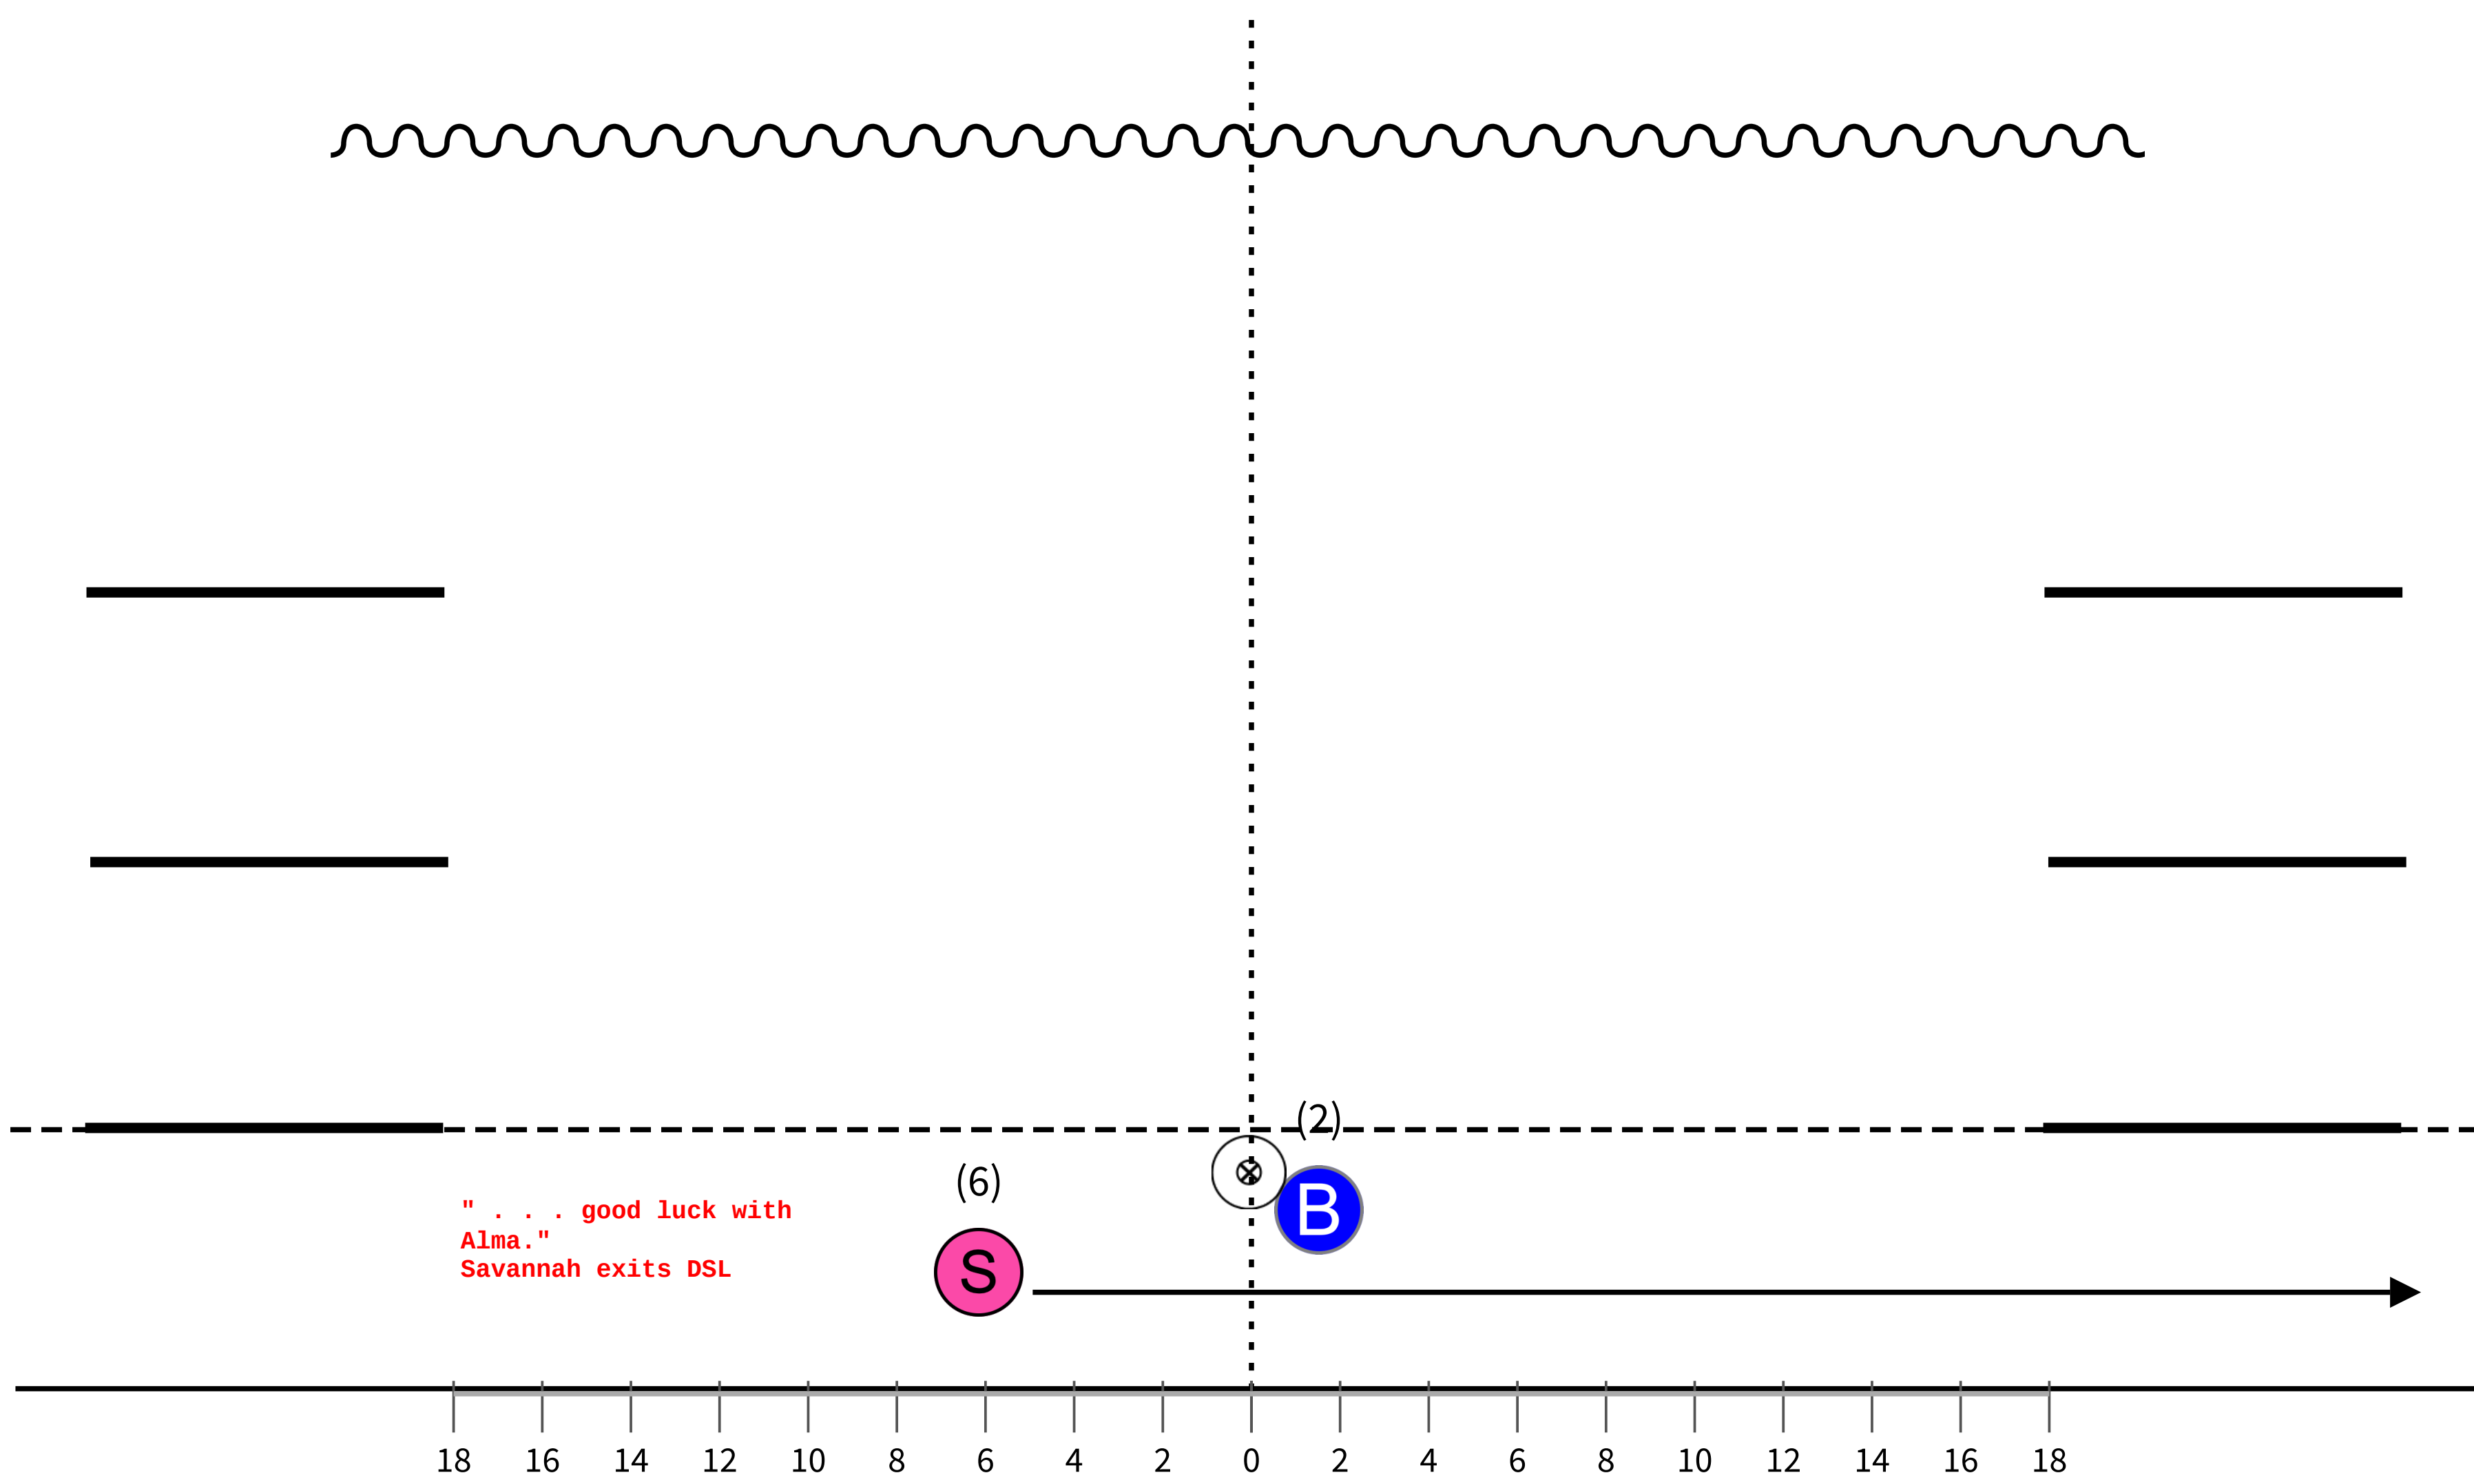

1

Chart: 1.1

1

Chart: 1.2

1

Chart: 1.3

1

Chart: 1.4

□ "What was that?"  
 Brandon enters with the ghostlight  
 & crosses to C

1

Chart: 1.5

1

Chart: 1.6

□ "Oh, come on."  
 Brandon exits SL with  
 ghostlight

(2)

B

1

Chart: 1.7