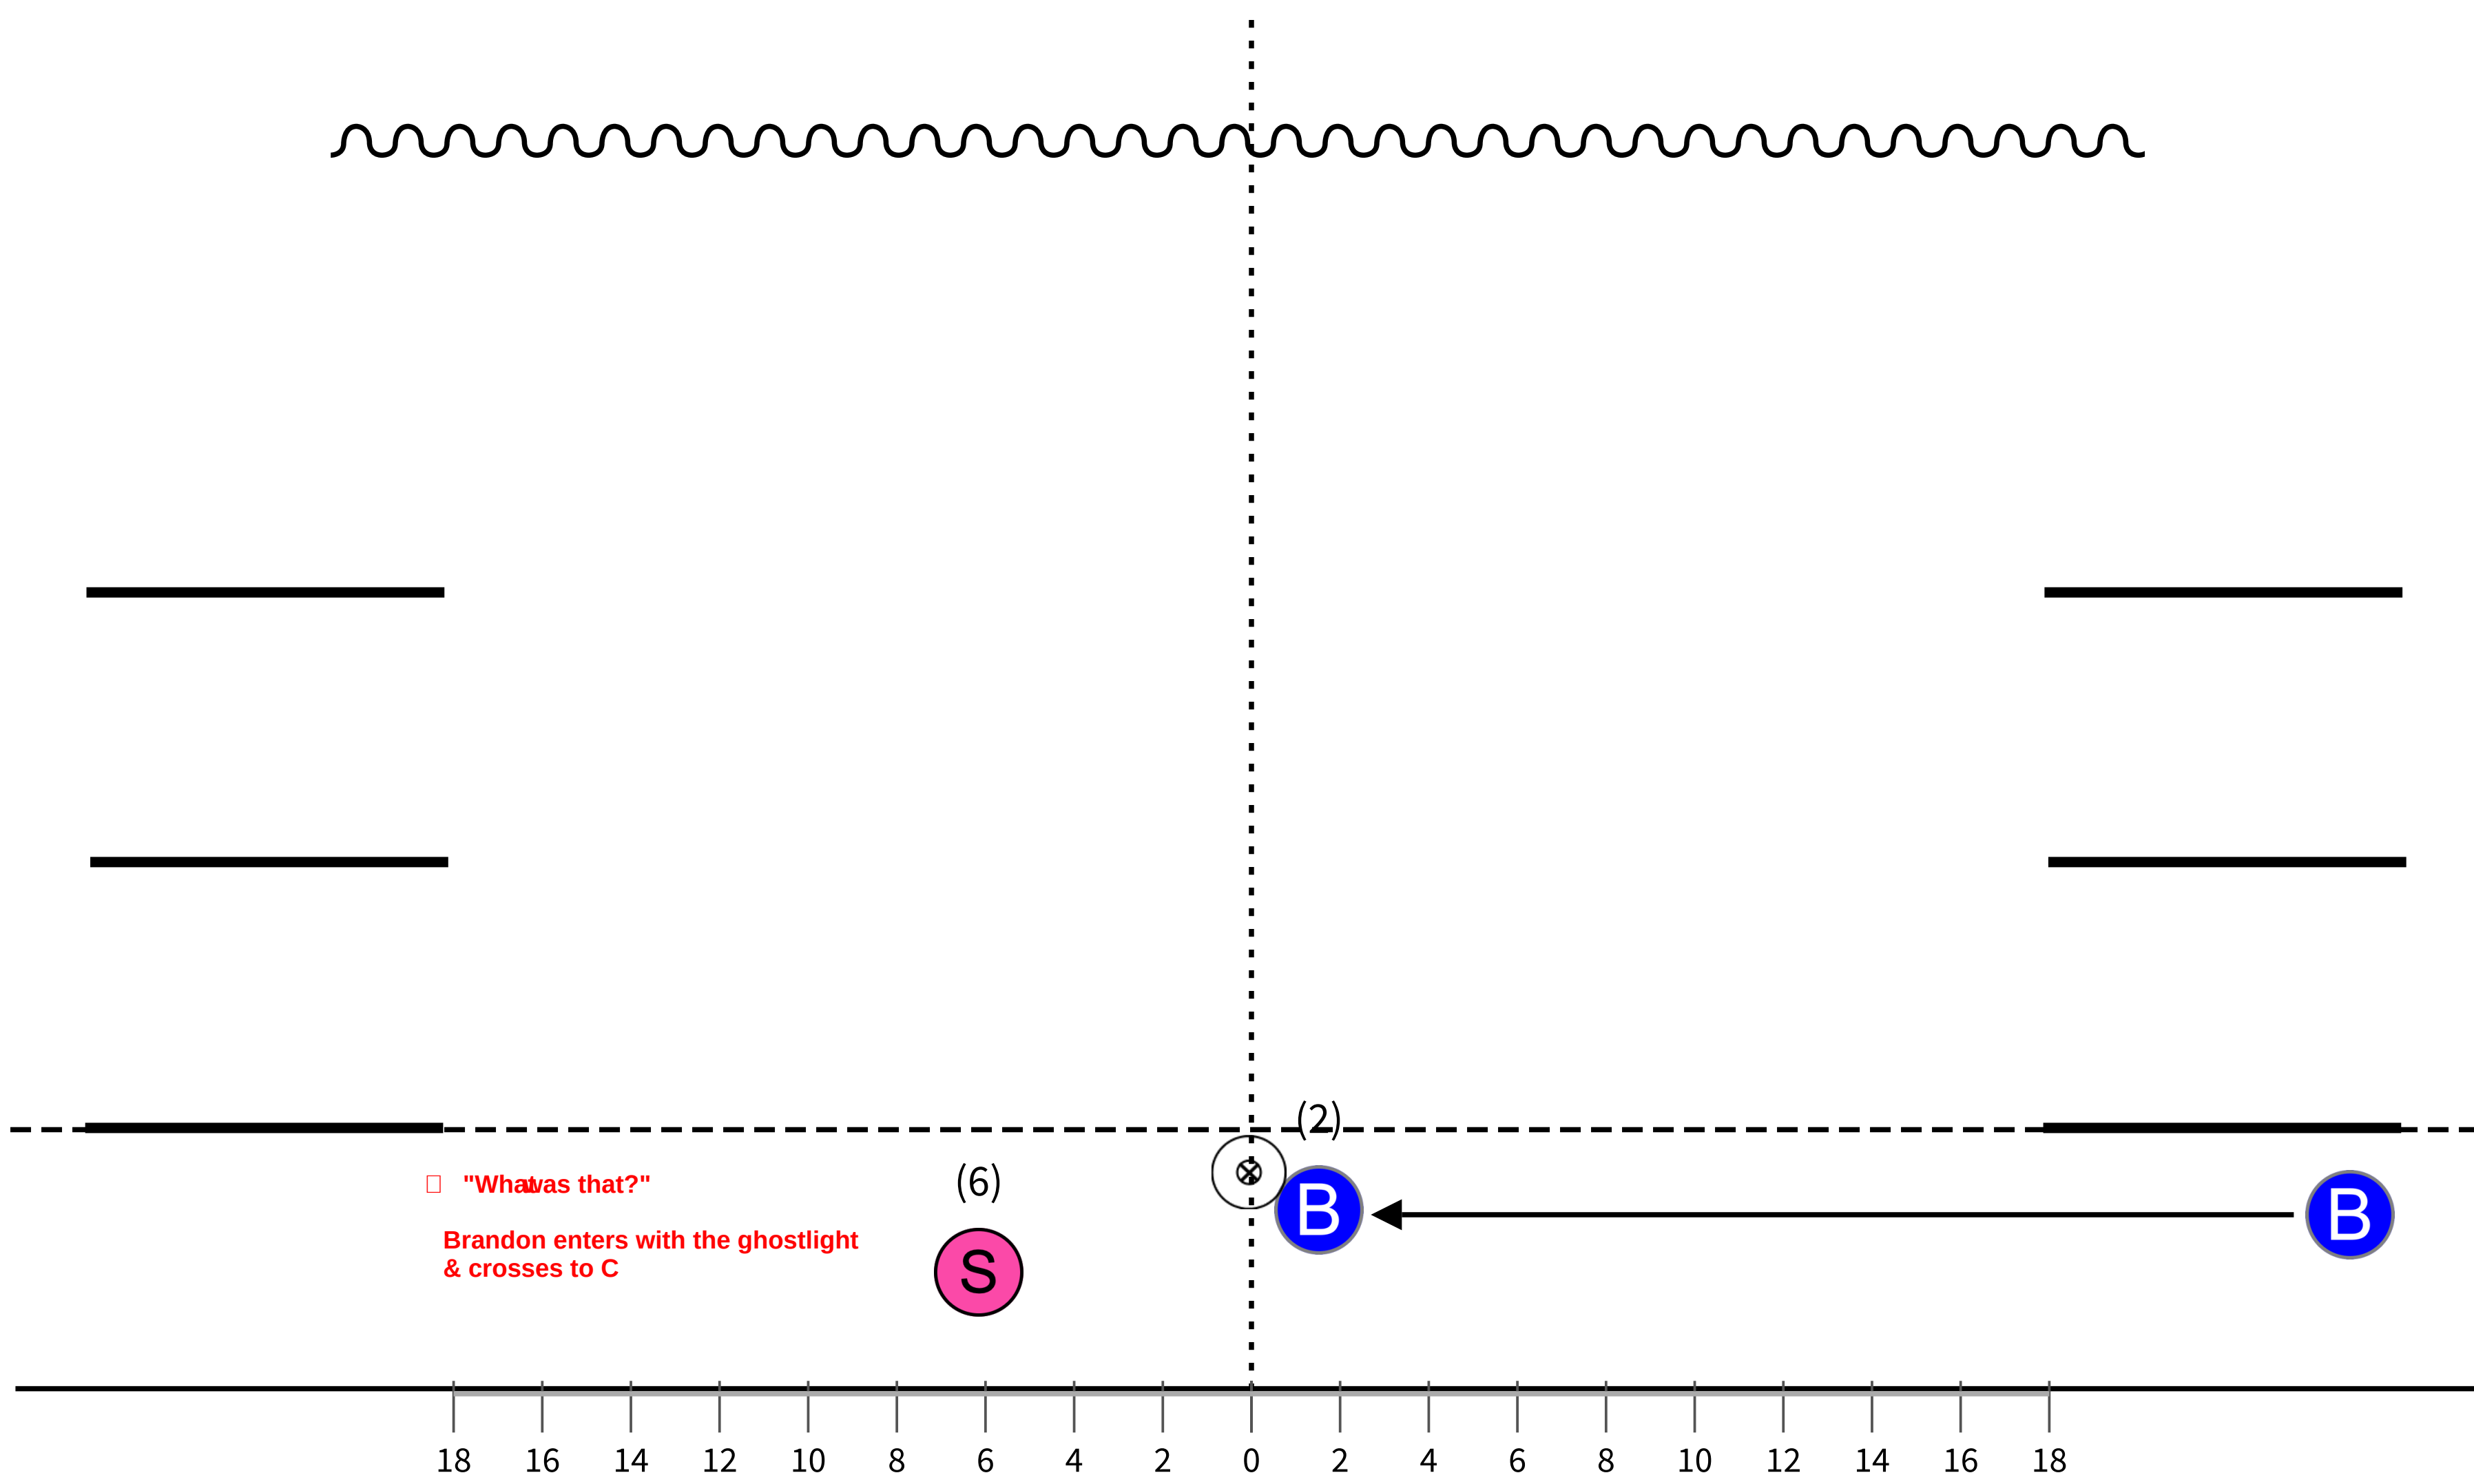

1

Chart: 1.1

1

Chart: 1.2

1

Chart: 1.3

1

Chart: 1.4

□ "What was that?"  
 Brandon enters with the ghostlight  
 & crosses to C

1

Chart: 1.5

1

Chart: 1.6

□ "Oh, come on."  
 Brandon exits SL with  
 ghostlight

(2)

B

1

Chart: 1.7