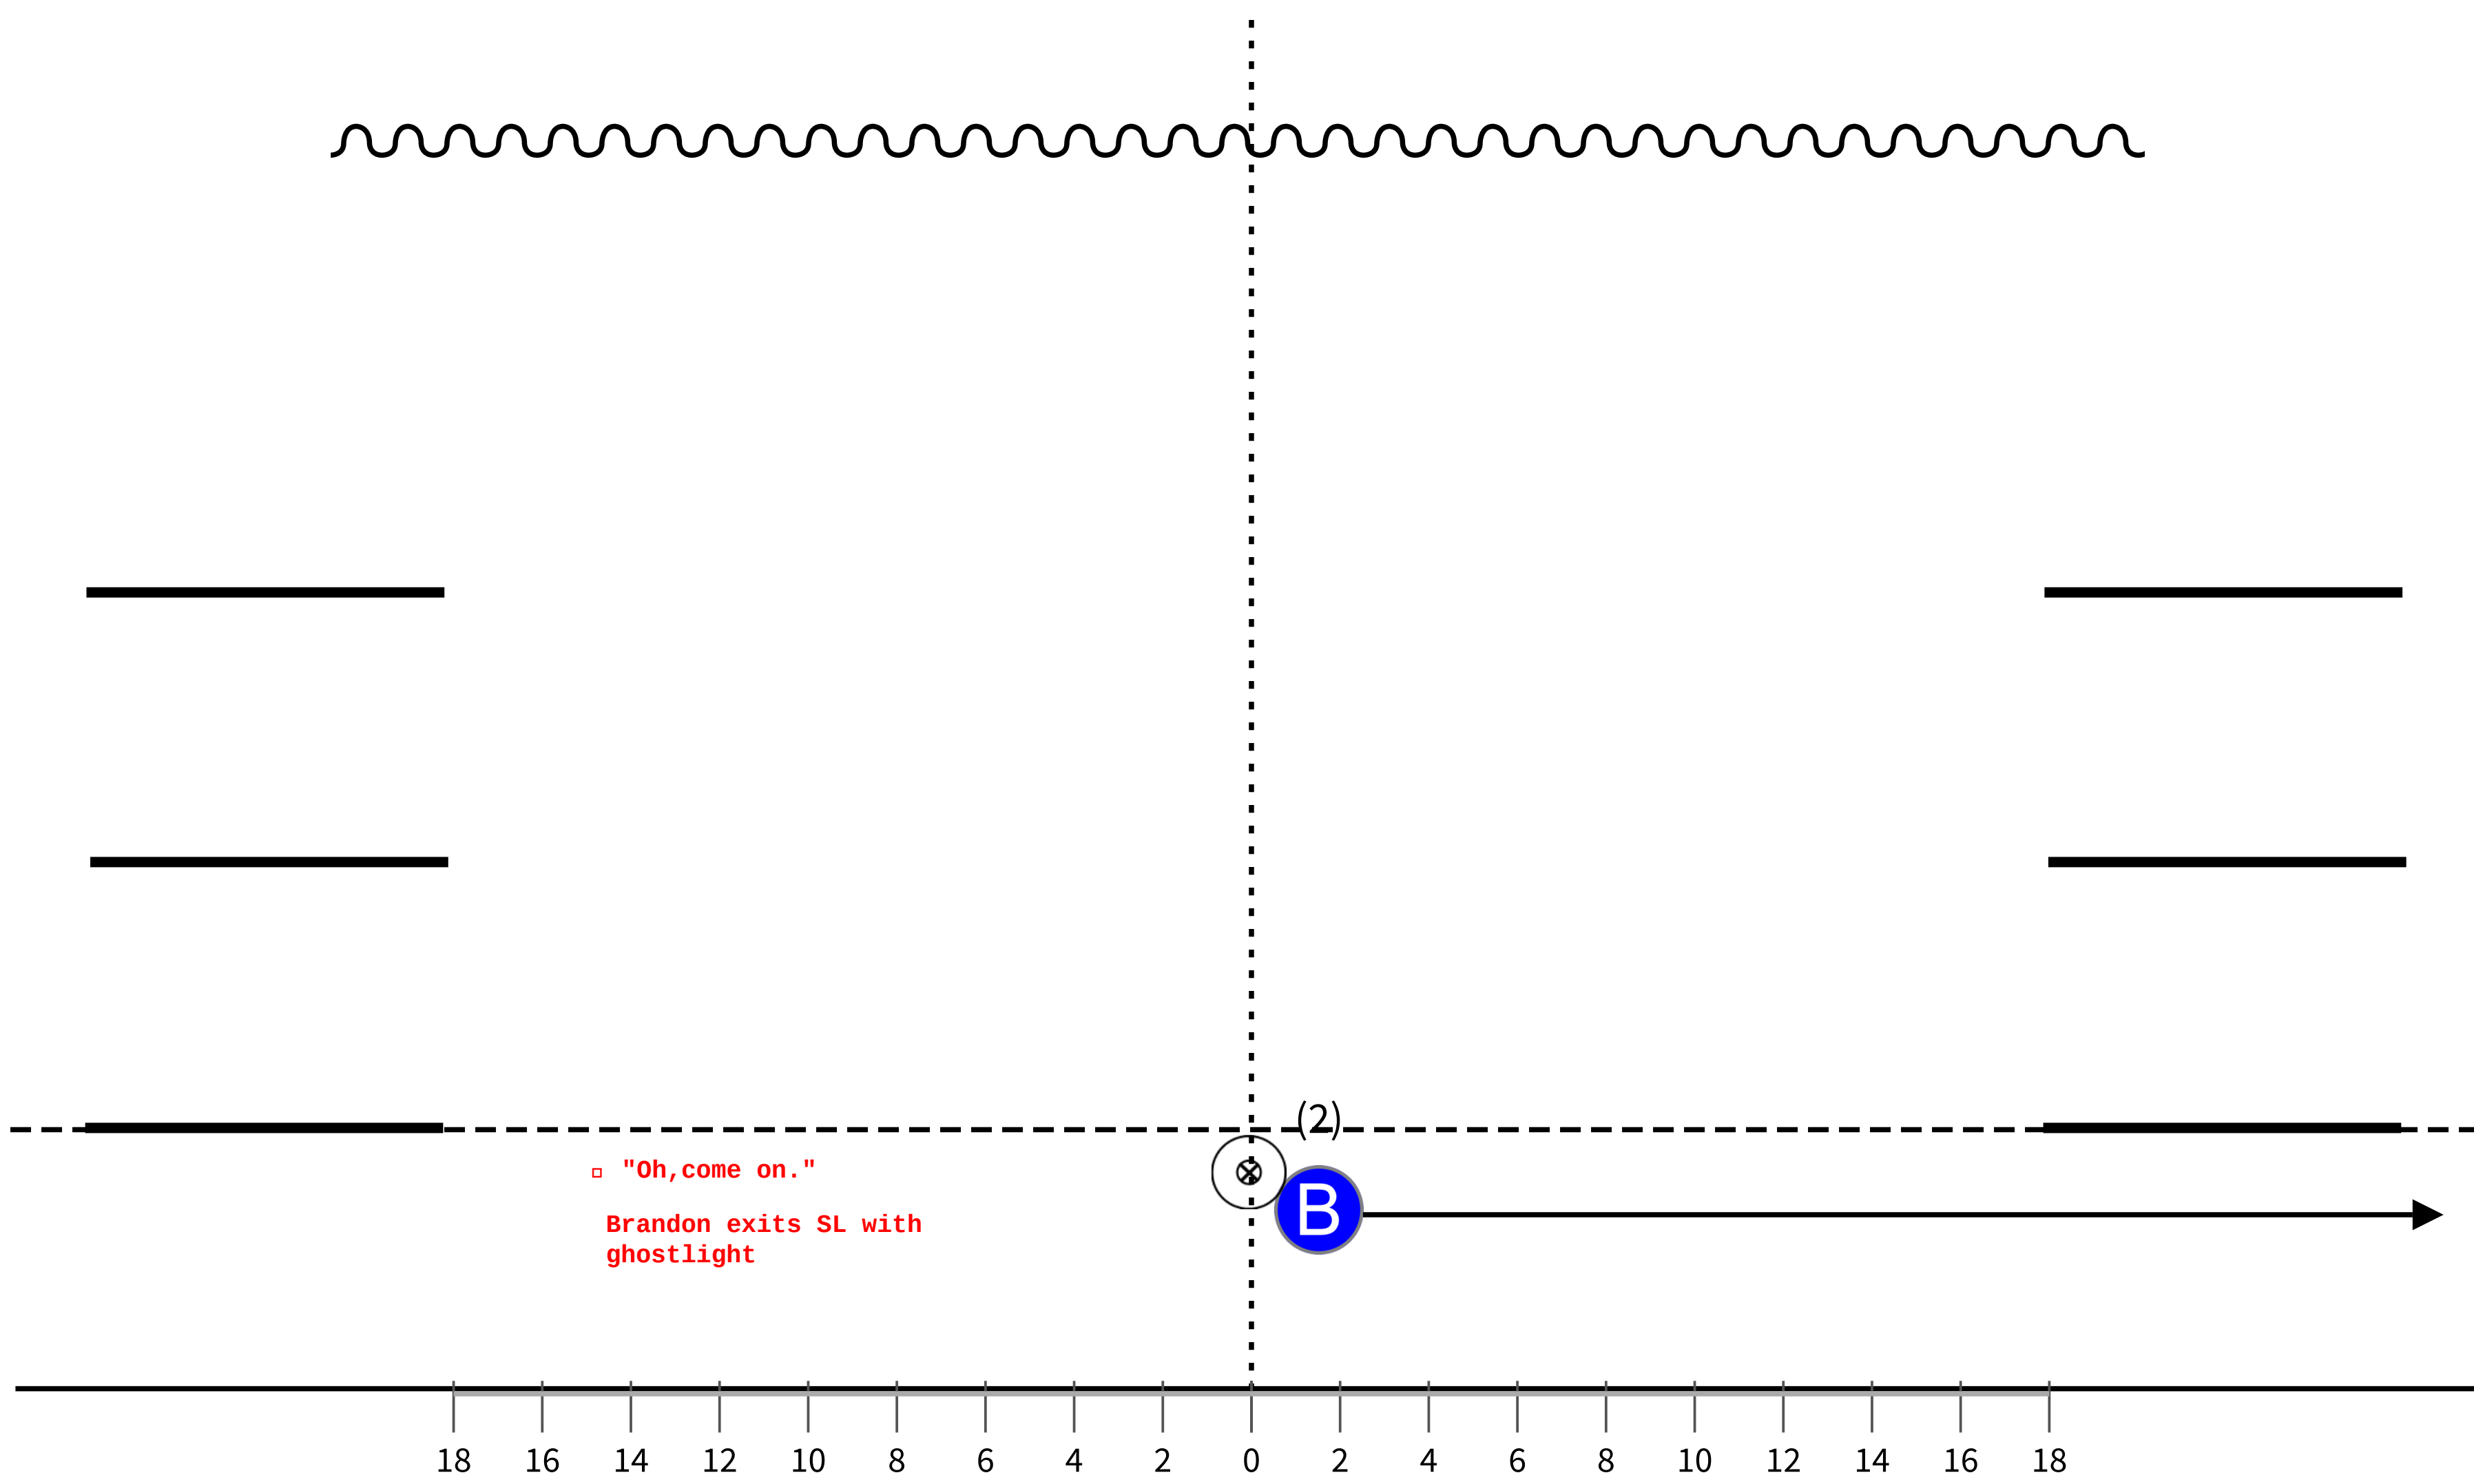

1

Chart: 1.1

1

Chart: 1.2

1

Chart: 1.3

1

Chart: 1.4

□ "What was that?"  
 Brandon enters with the ghostlight  
 & crosses to C

1

Chart: 1.5

1

Chart: 1.6

□ "Oh, come on."  
 Brandon exits SL with  
 ghostlight

(2)

B

1

Chart: 1.7