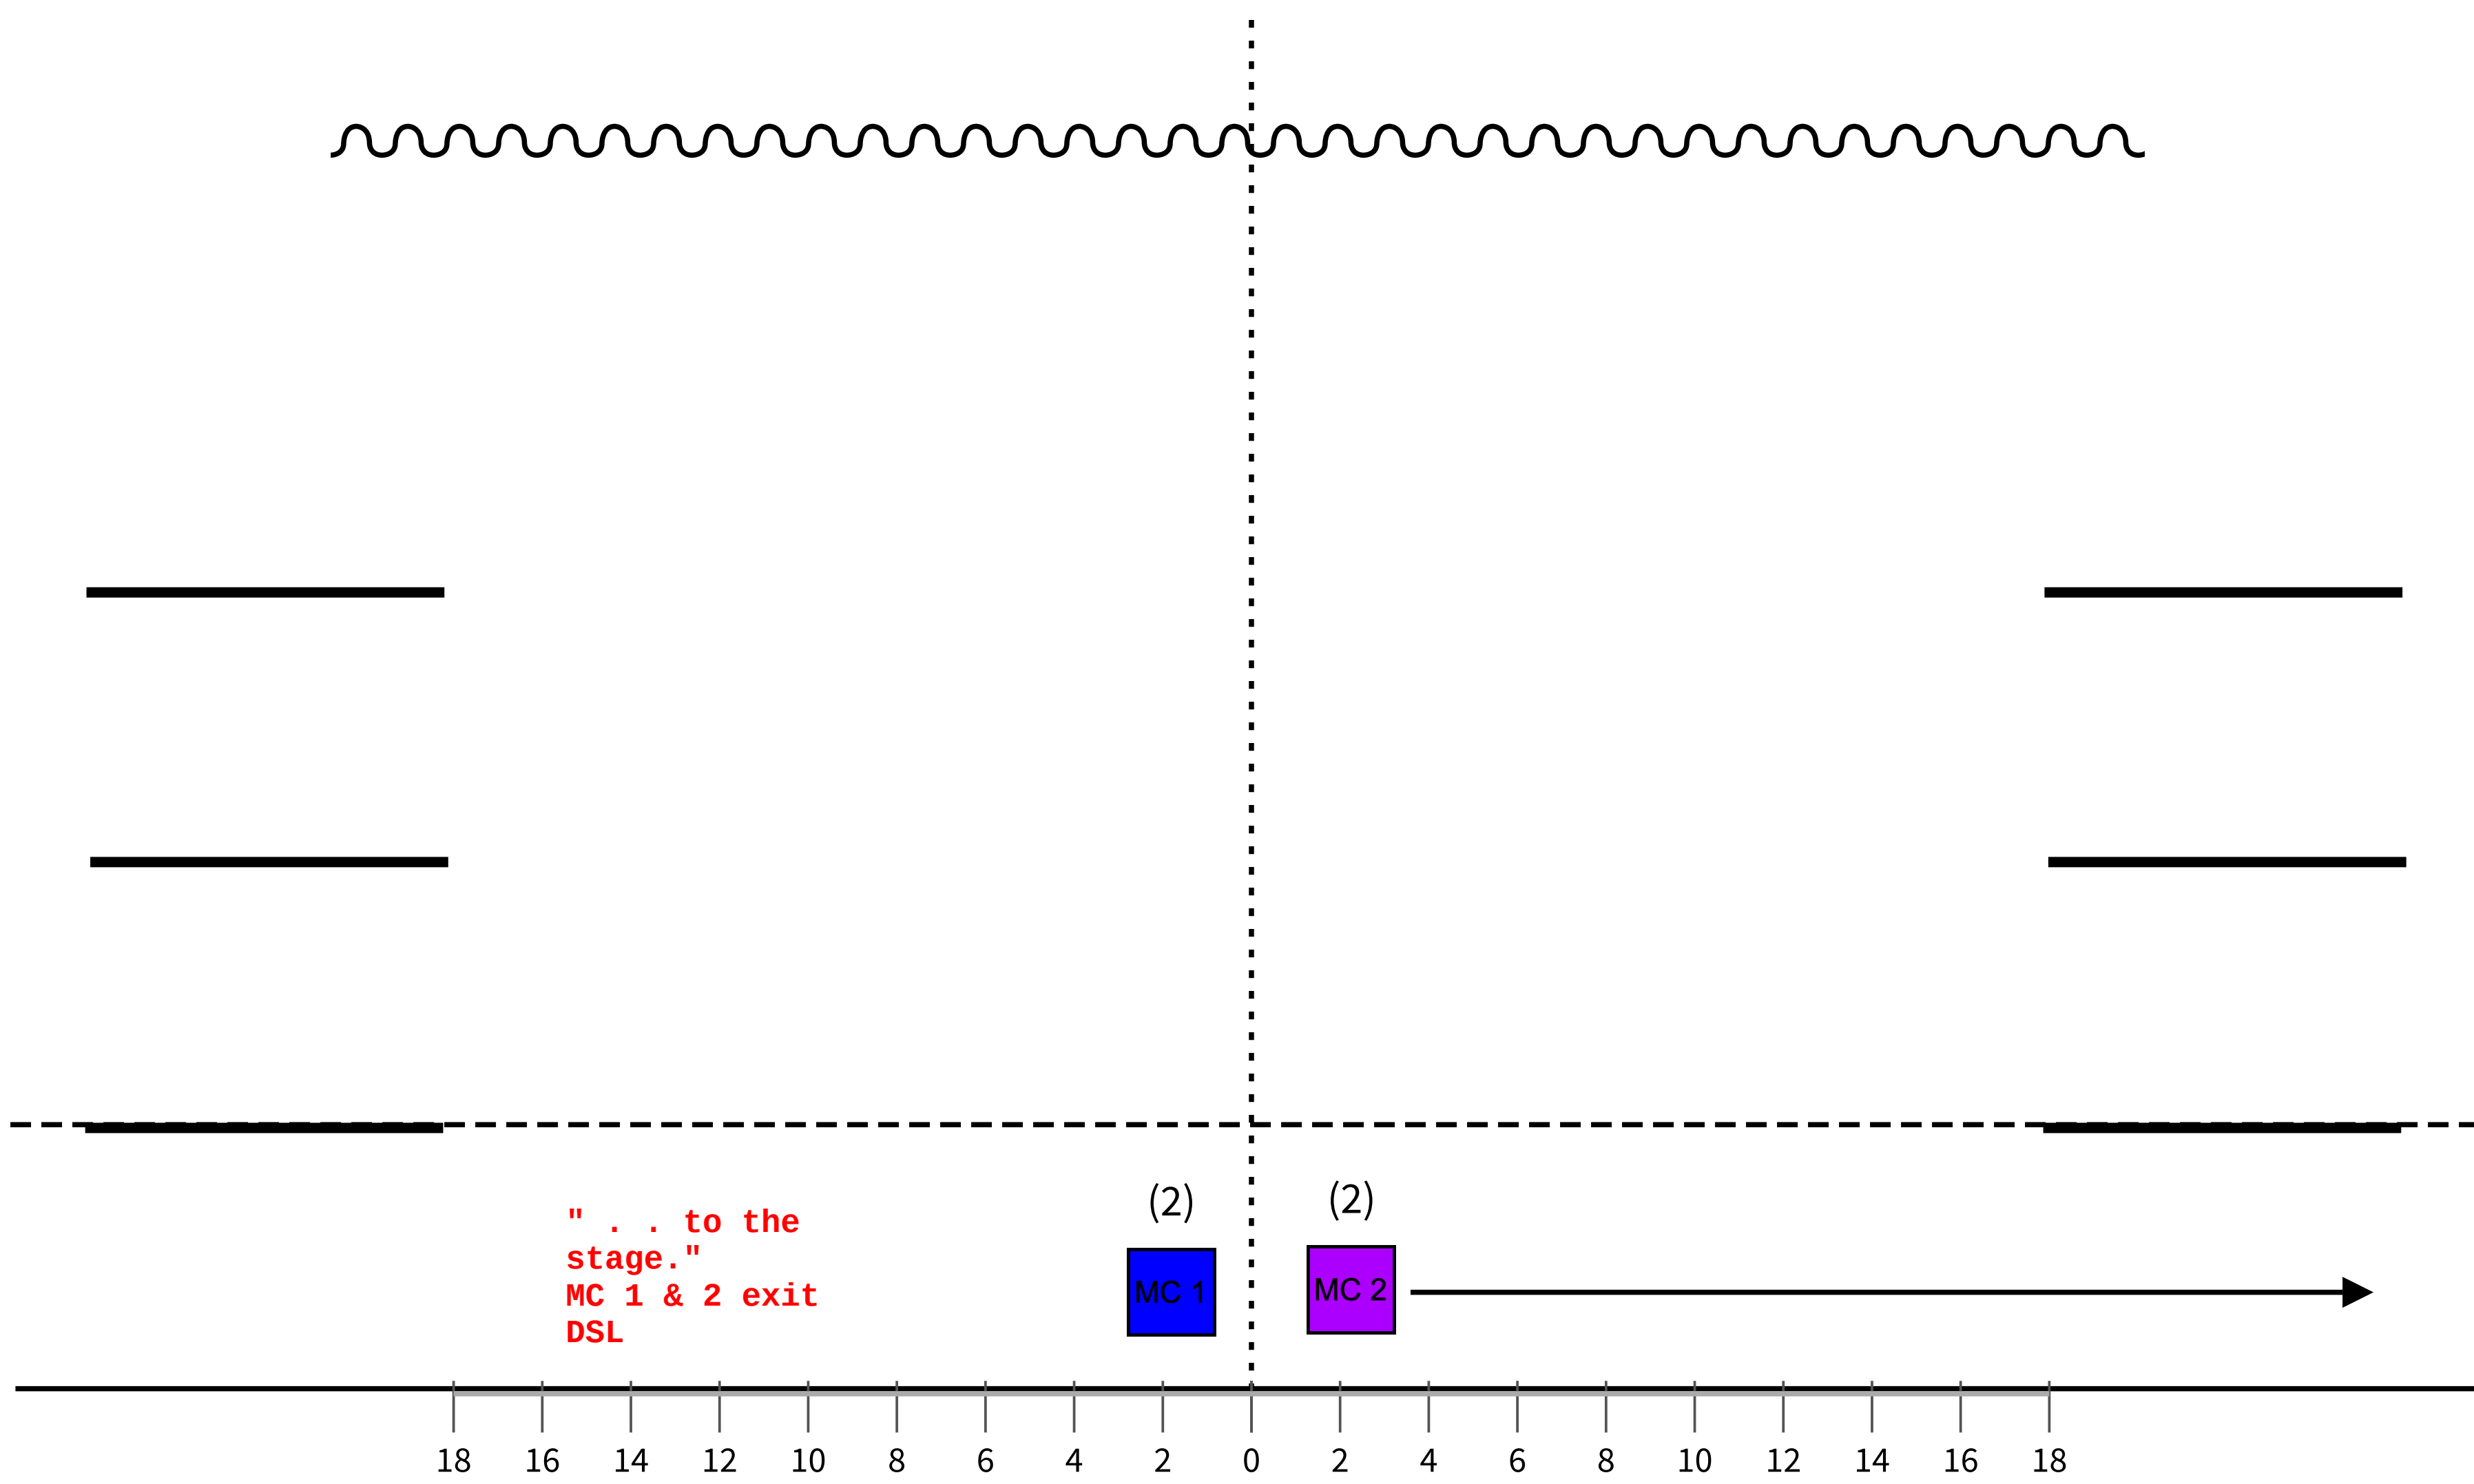

1

Chart: 1.1

1

Chart: 1.2

1

Chart: 1.3

1

Chart: 1.4

□ "What was that?"  
 Brandon enters with the ghostlight  
 & crosses to C

1

Chart: 1.5

1

Chart: 1.6

□ "Oh, come on."  
 Brandon exits SL with  
 ghostlight

(2)

B

1

Chart: 1.7